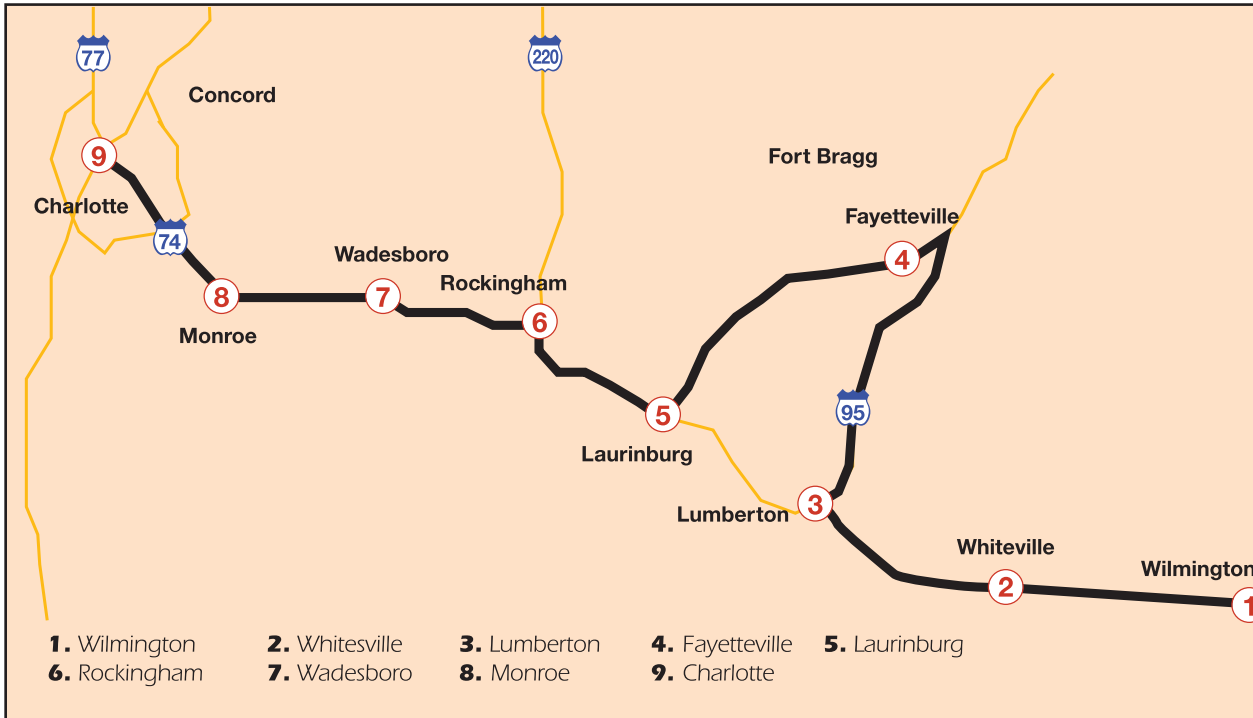

# QUEEN CITY/COASTAL CONNECTOR MAP

## Queen City/Coastal Connector

## HEADING WEST

Location ▾	Time ►	Mon-Sun
Wilmington		7:20 AM
Whiteville		8:25 AM
Lumberton		9:05 AM
Fayetteville		10:00 AM
Laurinburg		11:00 AM
Rockingham		11:30 AM
Wadesboro		11:50 AM
Monroe		12:25 PM
Charlotte		1:20 PM

## HEADING EAST

Location ▾	Time ►	Mon-Sun
Charlotte		3:45 PM
Monroe		4:50 PM
Wadesboro		5:40 PM
Rockingham		6:00 PM
Laurinburg		6:30 PM
Fayetteville		7:35 PM
Lumberton		8:20 PM
Whiteville		9:05 PM
Wilmington		9:50 PM